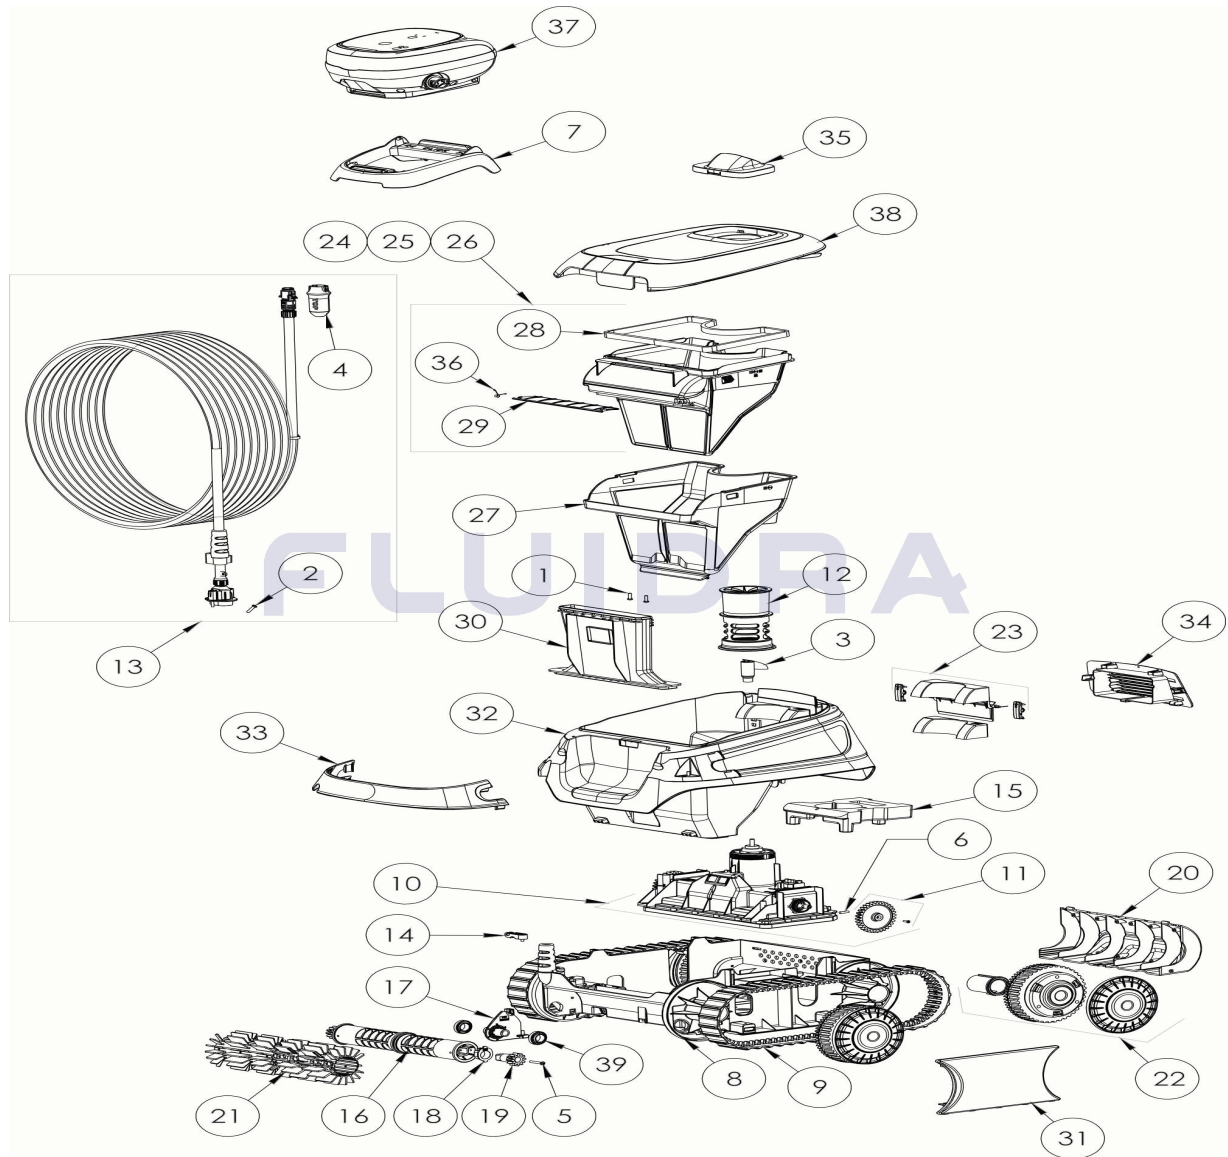

CODICE **WR000489**

DESCRIZIONE: **CNX 1090**

ITALIANO

POS	CODICE	DESCRIZIONE	QUANTITA'	POS	CODICE	DESCRIZIONE	QUANTITA'
1	R0516700	VITE 4*12 MM (*5)	1	16	R0896400	SUPPORTO SPAZZOLA CN (*2)	1
2	R0608500	VITE 4*16 MM A4 (*5)	1	17	R0896500	PONTICELLO SPAZZOLA CN	1
3	R0633200	ELICA CYCLONX	1	18	R0896600	CUSCINETTO ESTERNO CN (*2)	1
4	R0634100	ADATTATORE CAVO 3 PTS	1	19	R0896700	PIGNONE SPAZZOLA CN (*2)	1
5	R0638900	VITE 4*25 MM (*5)	1	20	R0896800	COPERCHIO POSTERIORE TELAIO CN	1
6	R0657900	KIT 5 PIN ALBERO MOTORE	1	21	R0897000	SPAZZOLE CN BARACUDA BLU (*2)	1
7	R0662600	PIEDISTALLO QUADRO COMANDI	1	22	R0897300	RUOTA CN	4
8	R0895100	TELAIO	1	23	R0897400	KIT CLAPET POSTERIORE CN	1
9	R0895200	CINGOLI CN (*2)	1	24	R0897500	FILTRO CN 100µ - SINGLE	1
10	R0895400	BLOCCO MOTORE CN NO LED	1	25	R0897600	FILTRO CN 150µ - DUAL	1
11	R0895600	PIGNONE CN (*2)	1	26	R0897700	FILTRO CN 200µ - SINGLE	1
12	R0895700	GUIDA FLUSSO CN	1	27	R0898100	FILTRO CN 60µ - DUAL	1
13	R0895800	CAVO GALLEGGIANTE CN 15M	1	28	R0898300	GUARNIZIONE COPERCHIO CN	1