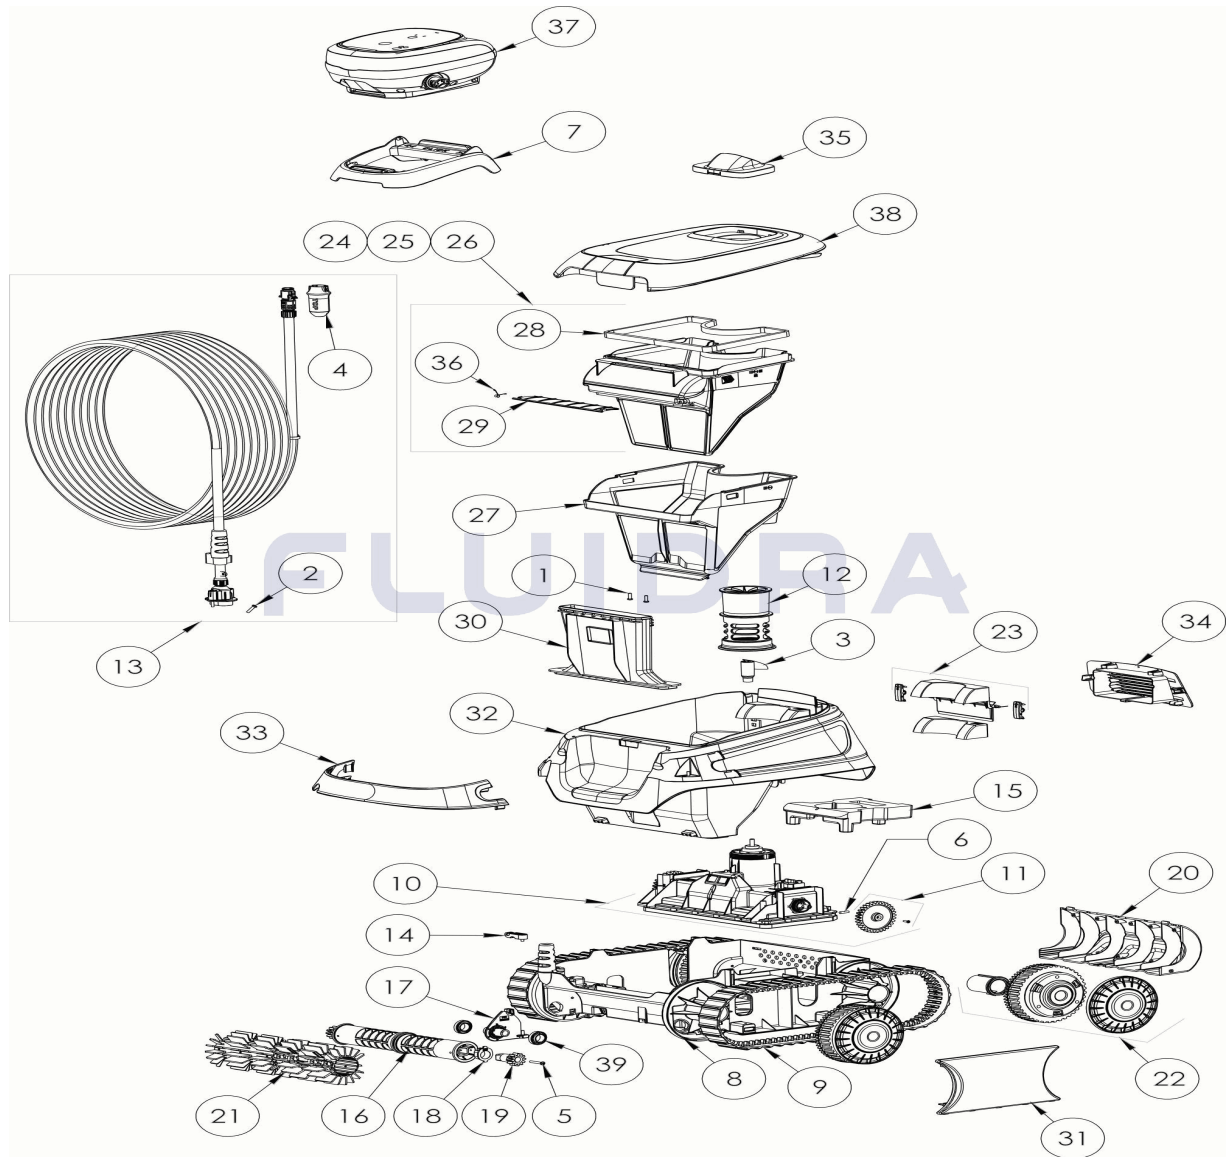

CODE **WR000489**

DESCRIPTION: **CNX 1090**

ENGLISH

POS	CODE	DESCRIPTION	QUANTITY	POS	CODE	DESCRIPTION	QUANTITY
1	R0516700	SCREWS 4*12 MM (X5)	1	16	R0896400	BRUSH ROLLER CN (*2)	1
2	R0608500	SCREW 4*16MM (set of 5)	1	17	R0896500	ROLLER SUPPORT CN	1
3	R0633200	IMPELLER CYCLONX	1	18	R0896600	OUTER BEARING CN, (*2)	1
4	R0634100	CONNECTOR 3PTS BODY	1	19	R0896700	12 POINT GEAR, CN (*2)	1
5	R0638900	SCREW 4*25 MM (SET OF 5)	1	20	R0896800	REAR CHASSIS COVER CN	1
6	R0657900	MOTOR BLOCK SHAFT PIN Ø4 (SET OF 5)	1	21	R0897000	BRUSH SCRUBBER BARACUDA CN BLUE (	1
7	R0662600	CONTROL UNIT BASE	1	22	R0897300	WHEEL CN, BLACK	4
8	R0895100	LOWER HOUSING CHASSIS CN	1	23	R0897400	REAR FLAP DOOR KIT CN	1
9	R0895200	TRACK CN (*2)	1	24	R0897500	FILTER CN 100µ - SINGLE	1
10	R0895400	MOTOR BLOCK KIT CN	1	25	R0897600	FILTER CN 150µ - DUAL	1
11	R0895600	DRIVE GEAR KIT (*2)	1	26	R0897700	FILTER CN 200µ - SINGLE	1
12	R0895700	FLOW OUTLET CN	1	27	R0898100	OVER FILTER CN 60µ - DUAL	1
13	R0895800	FLOATING CABLE CN, 15M	1	28	R0898300	CANISTER SEAL CN	1