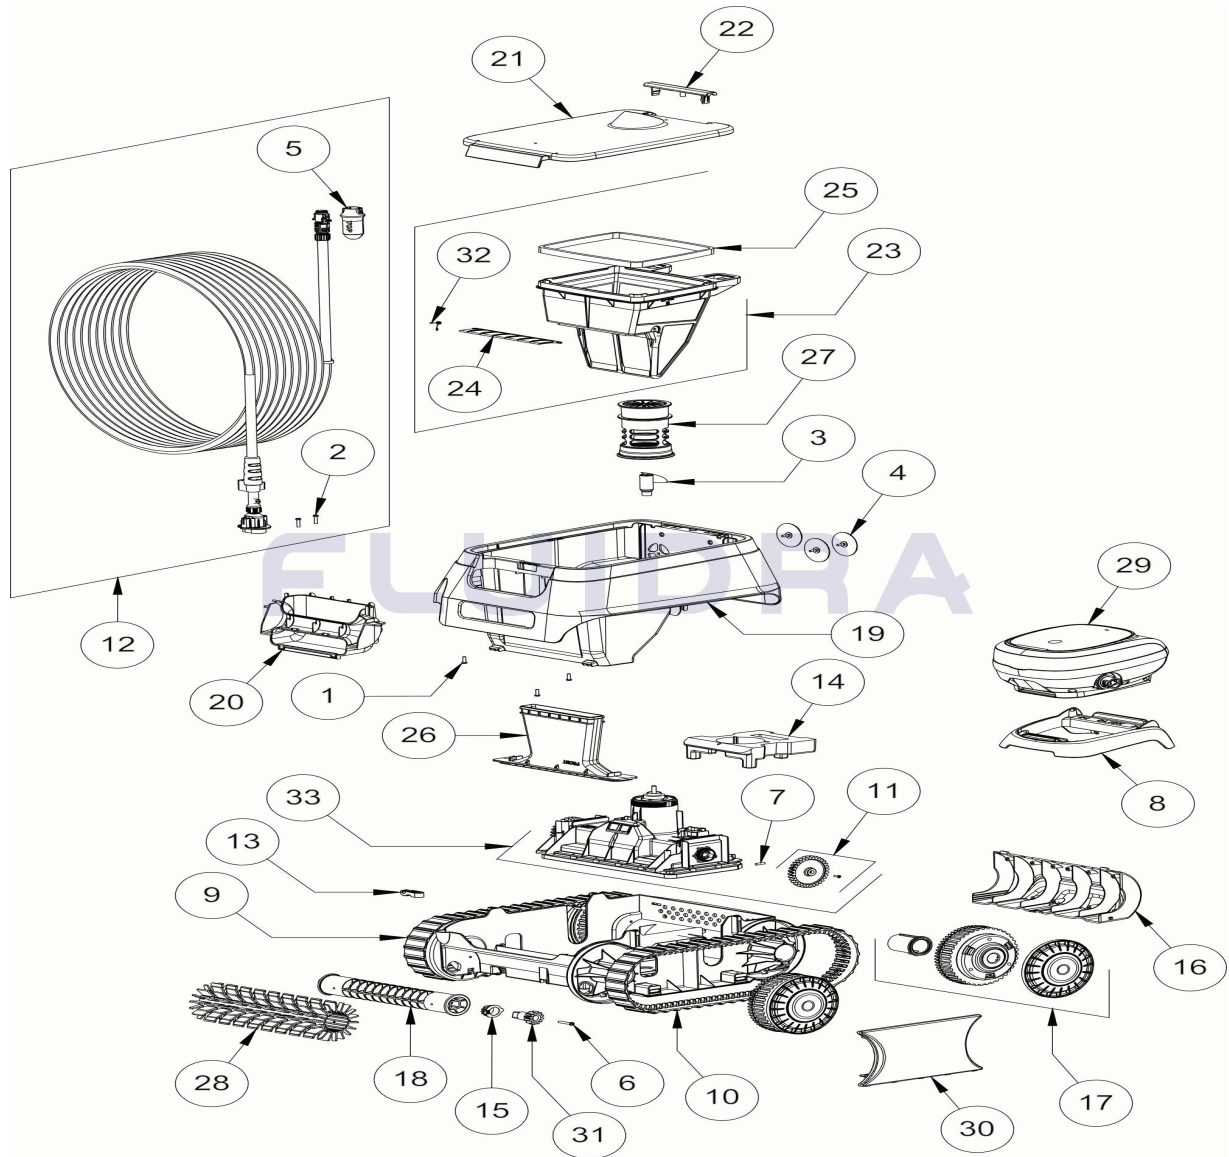

PARTS BREAKDOWN

REV.: 0

7277

DATE: 17/01/2023

SHEET: 5/12

CODE **WR000501**

DESCRIPTION: **ER 230**

ENGLISH

POS	CODE	DESCRIPTION	QUANTITY	POS	CODE	DESCRIPTION	QUANTITY
1	R0516700	SCREWS 4*12 MM (X5)	1	16	R0896800	REAR CHASSIS COVER CN	1
2	R0608500	SCREW 4*16MM (set of 5)	1	17	R0897300	WHEEL CN, BLACK	4
3	R0633200	IMPELLER CYCLONX	1	18	R0940400	LARGE BRUSH ROLLER CN	1
4	R0633300	EXHAUST VALVE CYCLONX (SET OF 3)	1	19	R0998900	BODY F WHITE CN GRE	1
5	R0634100	CONNECTOR 3PTS BODY	1	20	R0999100	HANDLE REFLEX BLUE BODY F CN	1
6	R0638900	SCREW 4*25 MM (SET OF 5)	1	21	R0999300	COVER BODY F REFLEX BLUE CN	1
7	R0657900	MOTOR BLOCK SHAFT PIN Ø4 (SET OF 5)	1	22	R0999500	HINGE COVER BODY F WHITE CN	1
8	R0662600	CONTROL UNIT BASE	1	23	R0999700	SMALL FILTER COARSE 150µm CN KIT	1
9	R0895100	LOWER HOUSING CHASSIS CN	1	24	R0999800	FLAP FILTER BODY F CN	1
10	R0895200	TRACK CN (*2)	1	25	R0999900	SEAL FILTER BODY F CN	1
11	R0895600	DRIVE GEAR KIT (*2)	1	26	R1000000	INLET CHANNEL SMALL CN	1
12	R0895800	FLOATING CABLE CN, 15M	1	27	R1000100	FLOW OUTLET SMALL CN	1
13	R0896200	CABLE STRAIN RELIEF CN	1	28	R1000200	LARGE BRUSH CLASSIC LIGHT GREY CN	1