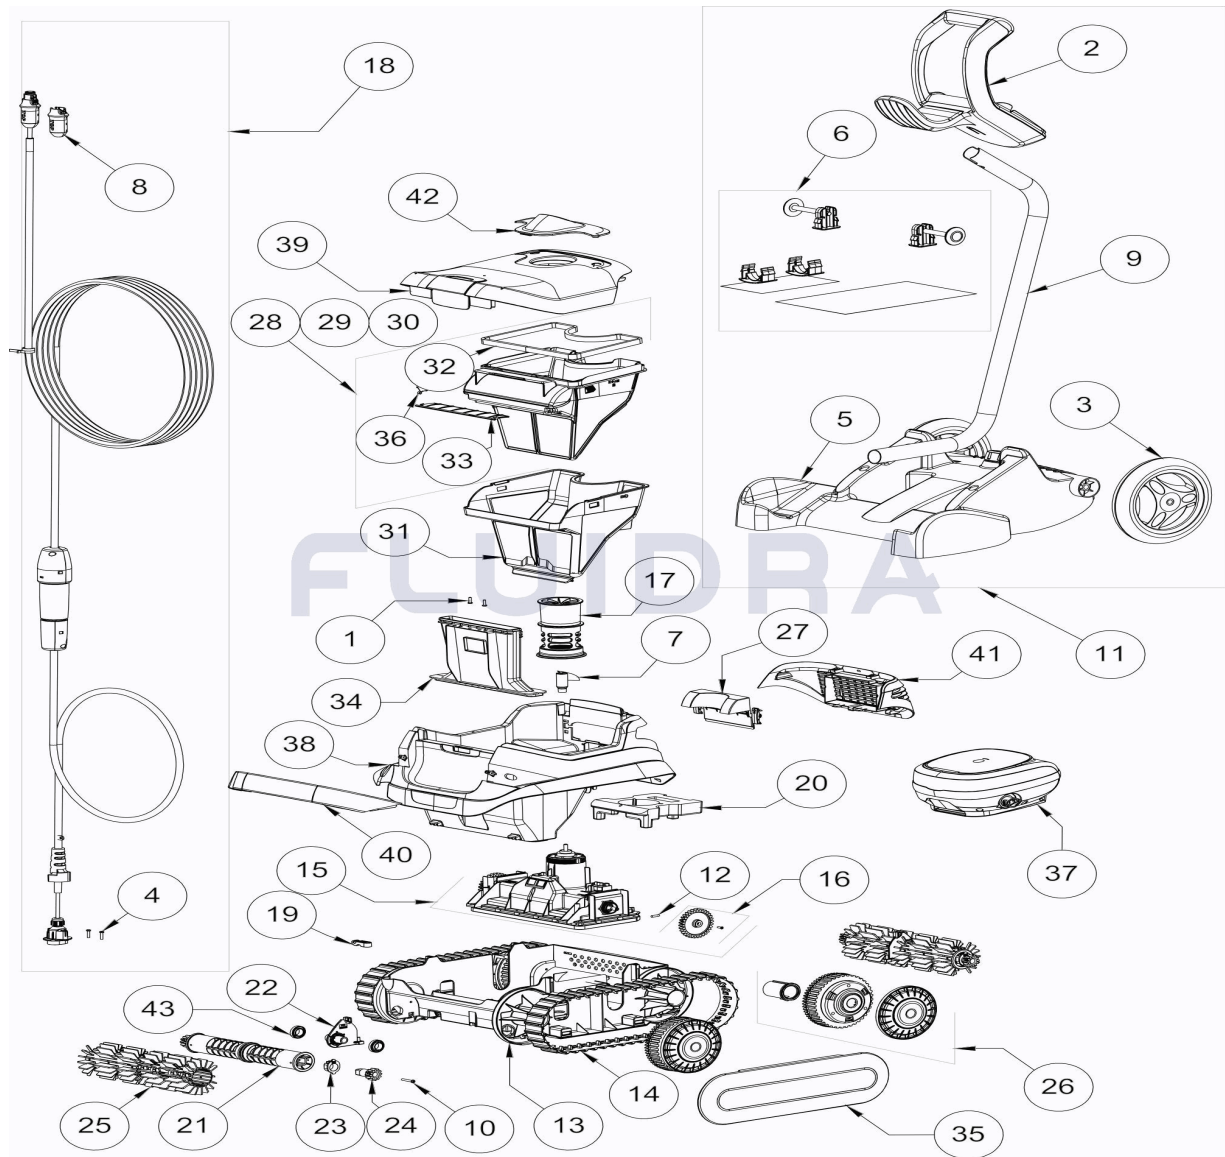

ENGLISH

POS	CODE	DESCRIPTION	QUANTITY	POS	CODE	DESCRIPTION	QUANTITY
1	R0516700	SCREWS 4*12 MM (X5)	1	16	R0895600	DRIVE GEAR KIT (*2)	1
2	R0565000	TROLLEY HANDLE	1	17	R0895700	FLOW OUTLET CN	1
3	R0565100	TROLLEY WHEELS (*2)	1	18	R0896100	FLOATING CABLE 18M	1
4	R0608500	SCREW 4*16MM (set of 5)	1	19	R0896200	CABLE STRAIN RELIEF CN	1
5	R0632800	COMPLETE LOWER PART TROLLEY CYCL	1	20	R0896300	CHASSIS FLOAT CN	1
6	R0632900	TROLLEY CYCLONX ACCESSORIES	1	21	R0896400	BRUSH ROLLER CN (*2)	2
7	R0633200	IMPELLER CYCLONX	1	22	R0896500	ROLLER SUPPORT CN	2
8	R0634100	CONNECTOR 3PTS BODY	1	23	R0896600	OUTER BEARING CN, (*2)	2
9	R0634400	TROLLEY TUBE CYCLONX	1	24	R0896700	12 POINT GEAR, CN (*2)	2
10	R0638900	SCREW 4*25 MM (SET OF 5)	1	25	R0896900	BRUSH SCRUBBER CN GREY (*2)	2
11	R0639500	TROLLEY KIT C	1	26	R0897300	WHEEL CN, BLACK	4
12	R0657900	MOTOR BLOCK SHAFT PIN Ø4 (SET OF 5)	1	27	R0897400	REAR FLAP DOOR KIT CN	1
13	R0895100	LOWER HOUSING CHASSIS CN	1	28	R0897500	FILTER CN 100µ - SINGLE	1

PARTS BREAKDOWN

REV.: 0
DATE: 23/02/2023
SHEET: 6/12

7283

CODE **WR000538**

DESCRIPTION: **CARON MODEL 30**

14	R0895200	TRACK CN (*2)	1	29	R0897600	FILTER CN 150µ - DUAL	1
15	R0895400	MOTOR BLOCK KIT CN	1	30	R0897700	FILTER CN 200µ - SINGLE	1
31	R0898100	OVER FILTER CN 60µ - DUAL	1	38	R1012800	BODY E CN WHITE	1
32	R0898300	CANISTER SEAL CN	1	39	R1012900	COMPLETE COVER BODY E WHITE LIGHT I	1
33	R0898400	CANISTER INLET FLAP CN	1	40	R1013000	HANDLE WHITE LIGHT BLUE BODY E CN	1
34	R0898500	INLET CHANNEL CN	1	41	R1013100	REAR GRID LIGHT BLUE BODY E CN	1
35	R0902200	LONG FLANGE CN BLACK (*2)	1	42	R1013200	NOZZLE LIGHT BLUE BODY E CN	1
36	R0905500	CANISTER INLET FLAP SPRING CN	1	43	W79034	BEARING (WHEEL & ENGINE)	4
37	R0997400	CONTROL BOX CN TYPE 3 EU	1				