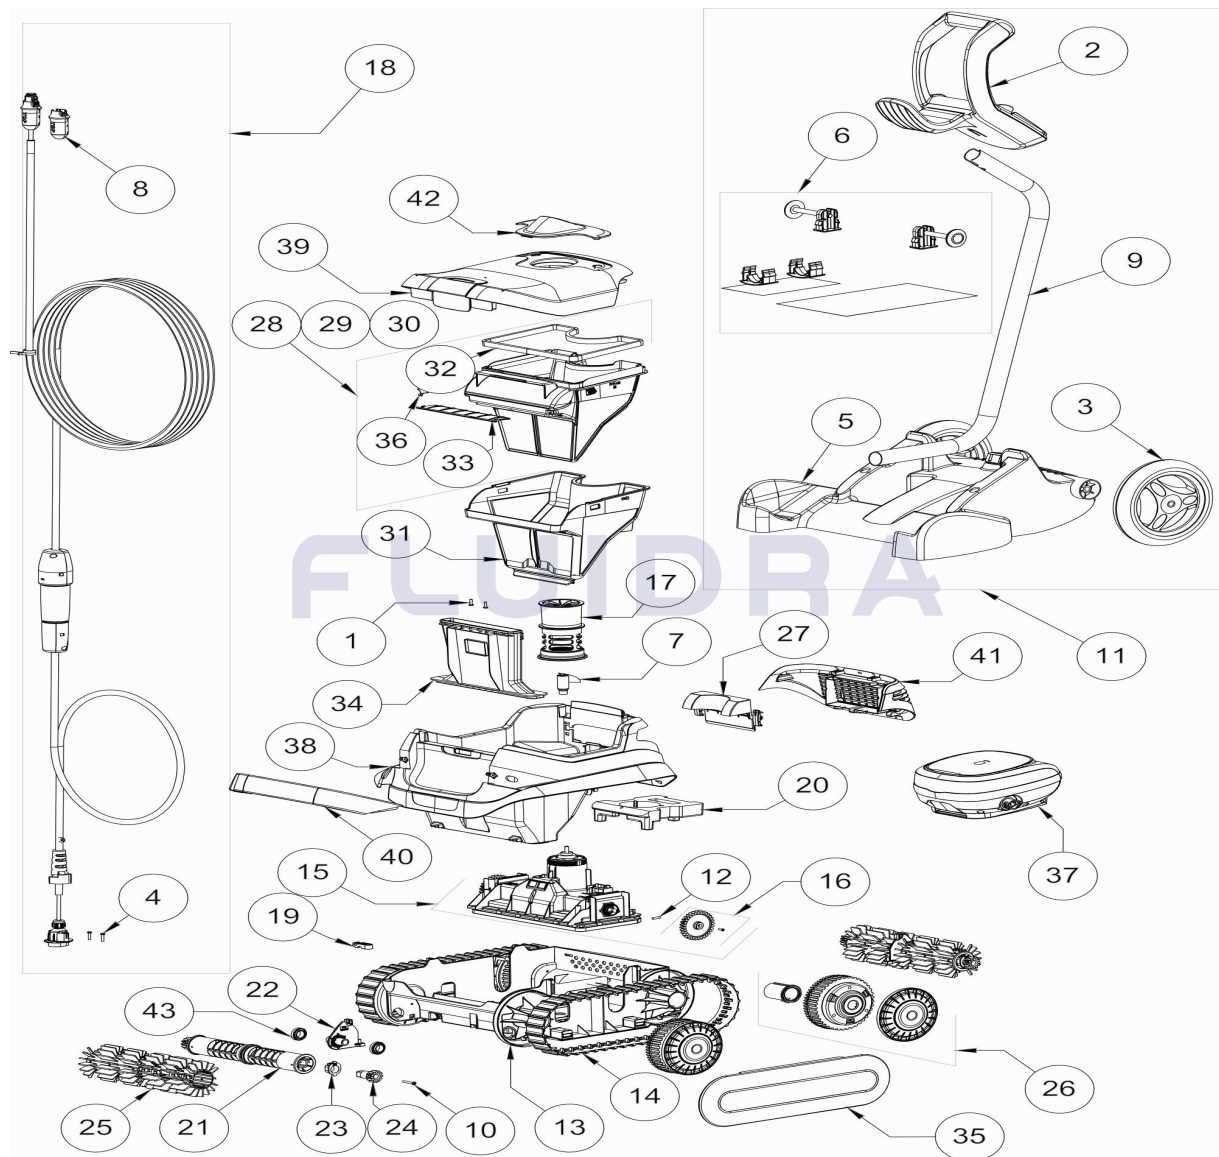

ESPLOSO

REV.: 0

7283

DATA: 23/02/2023

PAG.: 7/12

CODICE

WR000538

DESCRIZIONE: **CARON MODEL 30**

ITALIANO

POS	CODICE	DESCRIZIONE	QUANTITA'	POS	CODICE	DESCRIZIONE	QUANTITA'
1	R0516700	VITE 4*12 MM (*5)	1	16	R0895600	PIGNONE CN (*2)	1
2	R0565000	MANIGLIA CARRELLO	1	17	R0895700	GUIDA FLUSSO CN	1
3	R0565100	RUOTE CARRELLO (*2)	1	18	R0896100	CAVO GALLEGGIANTE 18M	1
4	R0608500	VITE 4*16 MM A4 (*5)	1	19	R0896200	AGGANCIANO CAVO CN	1
5	R0632800	PORTE INFERIORE CARRELLO CYCLONX	1	20	R0896300	FLOTTANTE TELAIO CN	1
6	R0632900	ACCESSORY CARRELLO CYCLONX	1	21	R0896400	SUPPORTO SPAZZOLA CN (*2)	2
7	R0633200	ELICA CYCLONX	1	22	R0896500	PONTICELLO SPAZZOLA CN	2
8	R0634100	ADATTATORE CAVO 3 PTS	1	23	R0896600	CUSCINETTO ESTERNO CN (*2)	2
9	R0634400	CARRELLO CYCLONX	1	24	R0896700	PIGNONE SPAZZOLA CN (*2)	2
10	R0638900	VITE 4*25 MM (*5)	1	25	R0896900	SPAZZOLE CN GRIGIO CHIARO (*2)	2
11	R0639500	CARRELLO C	1	26	R0897300	RUOTA CN	4
12	R0657900	KIT 5 PIN ALBERO MOTORE	1	27	R0897400	KIT CLAPET POSTERIORE CN	1
13	R0895100	TELAIO	1	28	R0897500	FILTRO CN 100µ - SINGLE	1