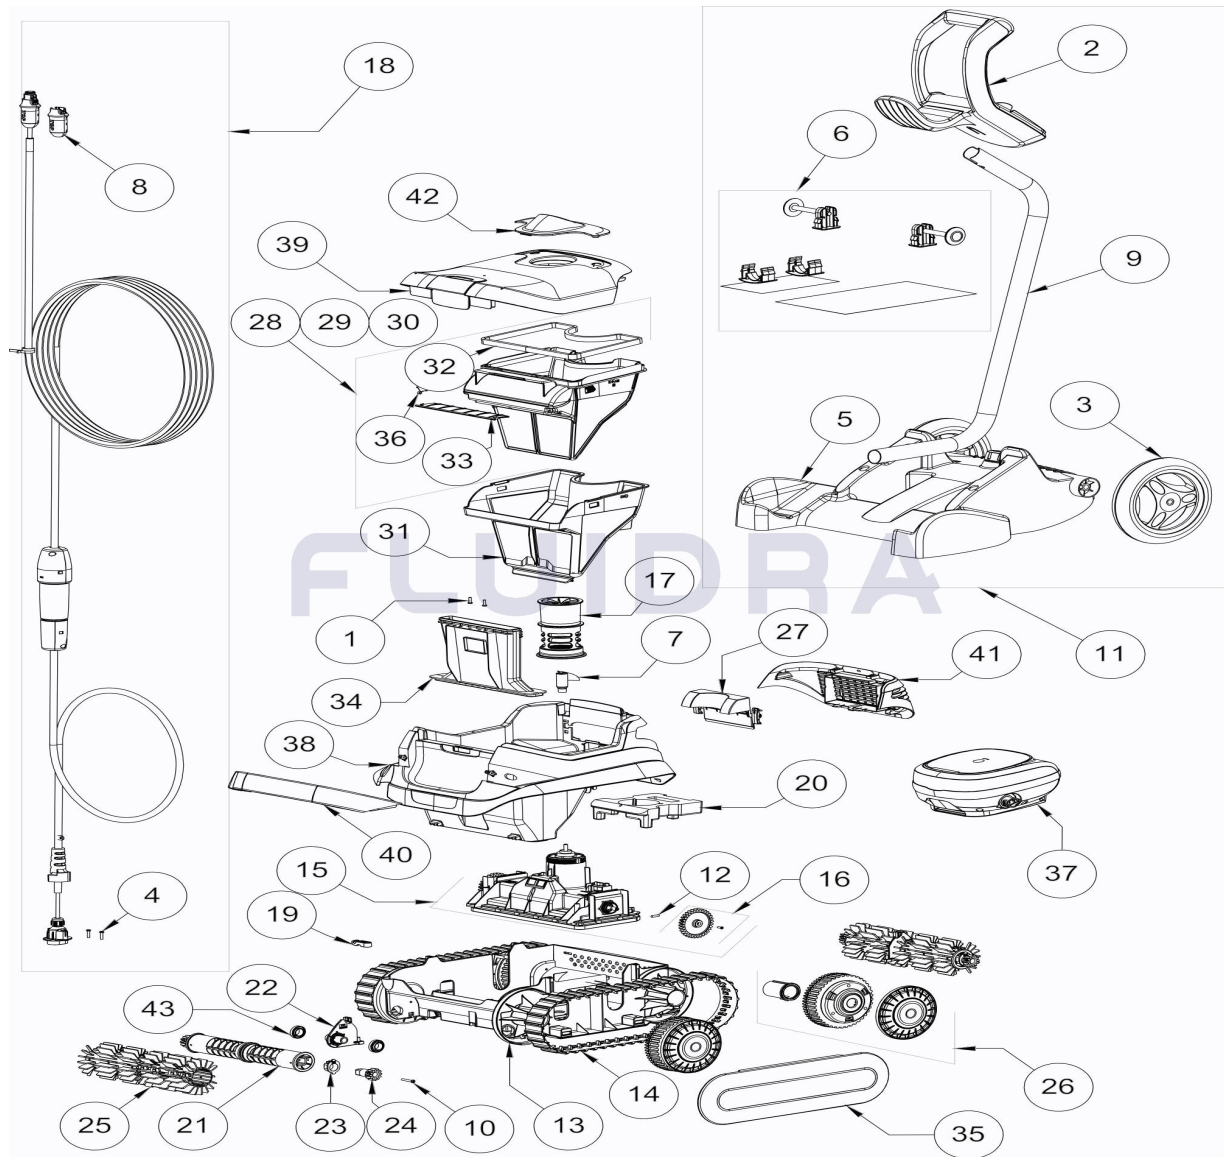

EINZELTEILE

ÜBER.: 0

7283

DATUM: 23/02/2023

BLATT: 9/12

CODE

WR000538

BESCHREIBUNG: CARON MODEL 30

DEUTSCH

POS	CODE	BESCHREIBUNG	MENGE	POS	CODE	BESCHREIBUNG	MENGE
1	R0516700	SCHRAUBE 4 * 12 MM(SET mit 5 Stk.)	1	16	R0895600	ZAHNRAD CN (*2)	1
2	R0565000	HANDGRIFF CADDY	1	17	R0895700	STRÖMUNGSDÜSE CN	1
3	R0565100	RÄDER CADDY (SET mit 2 Stk.)	1	18	R0896100	SCHWIMMKABEL KOMPLETT 18M	1
4	R0608500	SCHRAUBE 4 * 16 MM, A4 (SET mit 5 Stk.)	1	19	R0896200	KABELZUGENTLASTUNG CN	1
5	R0632800	BODENPLATTE CADDY A-0 (CYCLONX)	1	20	R0896300	SCHWIMMKÖRPER CHASSIS CN	1
6	R0632900	ZUBEHÖR CADDY (CYCLONX)	1	21	R0896400	BÜRSTENWALZE CN (*2)	2
7	R0633200	TURBINE (CYCLONX)	1	22	R0896500	BÜRSTENANKER CN	2
8	R0634100	STECKERGEHÄUSE (CYCLONX)	1	23	R0896600	LAGER AUSSEN CN (* 2)	2
9	R0634400	STANDROHR FÜR CADDY (CYCLONX)	1	24	R0896700	ZAHNRAD 12 ZÄHNE CN	2
10	R0638900	SCHRAUBE 4 * 25 MM, A2 (SET mit 5 Stk.)	1	25	R0896900	BÜRSTEN CN HELLGRAU (*2)	2
11	R0639500	CADDY C	1	26	R0897300	LENKRAD CN	4
12	R0657900	BEFESTIGUNGSSTIFT FÜR MOTORBLOCK	1	27	R0897400	VENTLKLAPPENSET CN	1
13	R0895100	GEHÄUSE UNTERTEIL CN	1	28	R0897500	FILTER CN 100µ - SINGLE	1