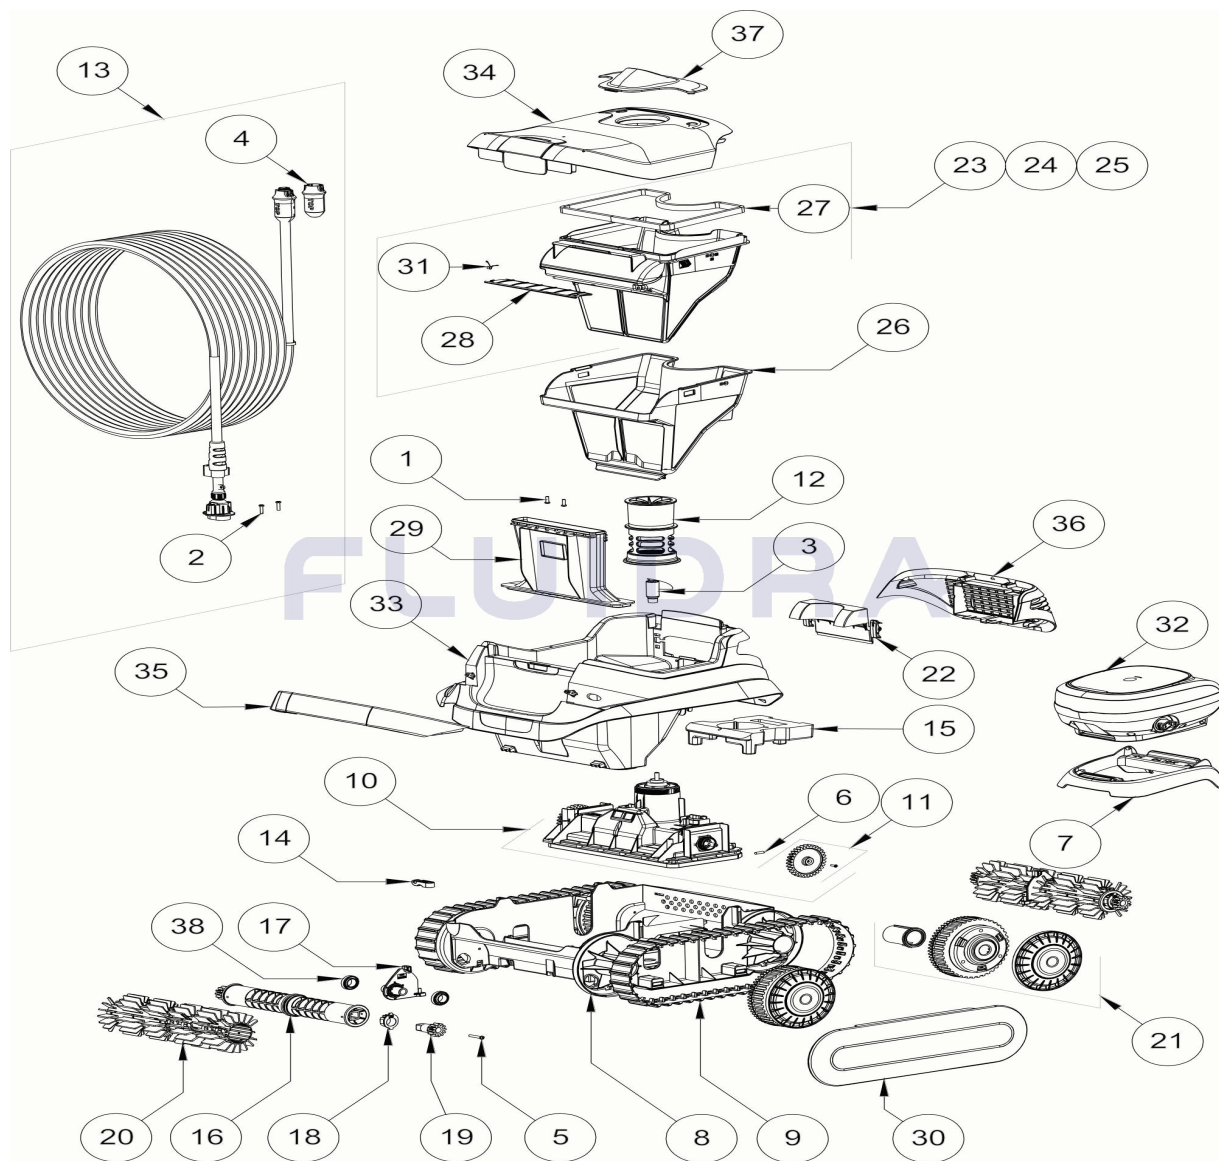

ESPLOSO

REV.: 0

7286

DATA: 23/02/2023

PAG.: 7/12

CODICE

WR000555

DESCRIZIONE: **BLUEDROPS MODEL 20**

ITALIANO

POS	CODICE	DESCRIZIONE	QUANTITA'	POS	CODICE	DESCRIZIONE	QUANTITA'
1	R0516700	VITE 4*12 MM (*5)	1	16	R0896400	SUPPORTO SPAZZOLA CN (*2)	2
2	R0608500	VITE 4*16 MM A4 (*5)	1	17	R0896500	PONTICELLO SPAZZOLA CN	2
3	R0633200	ELICA CYCLONX	1	18	R0896600	CUSCINETTO ESTERNO CN (*2)	2
4	R0634100	ADATTATORE CAVO 3 PTS	1	19	R0896700	PIGNONE SPAZZOLA CN (*2)	2
5	R0638900	VITE 4*25 MM (*5)	1	20	R0896900	SPAZZOLE CN GRIGIO CHIARO (*2)	2
6	R0657900	KIT 5 PIN ALBERO MOTORE	1	21	R0897300	RUOTA CN	4
7	R0662600	PIEDISTALLO QUADRO COMANDI	1	22	R0897400	KIT CLAPET POSTERIORE CN	1
8	R0895100	TELAIO	1	23	R0897500	FILTRO CN 100µ - SINGLE	1
9	R0895200	CINGOLI CN (*2)	1	24	R0897600	FILTRO CN 150µ - DUAL	1
10	R0895400	BLOCCO MOTORE CN NO LED	1	25	R0897700	FILTRO CN 200µ - SINGLE	1
11	R0895600	PIGNONE CN (*2)	1	26	R0898100	FILTRO CN 60µ - DUAL	1
12	R0895700	GUIDA FLUSSO CN	1	27	R0898300	GUARNIZIONE COPERCHIO CN	1
13	R0895900	CAVO GALLEGGIANTE CN 18M	1	28	R0898400	CLAPET FILTRO CN	1