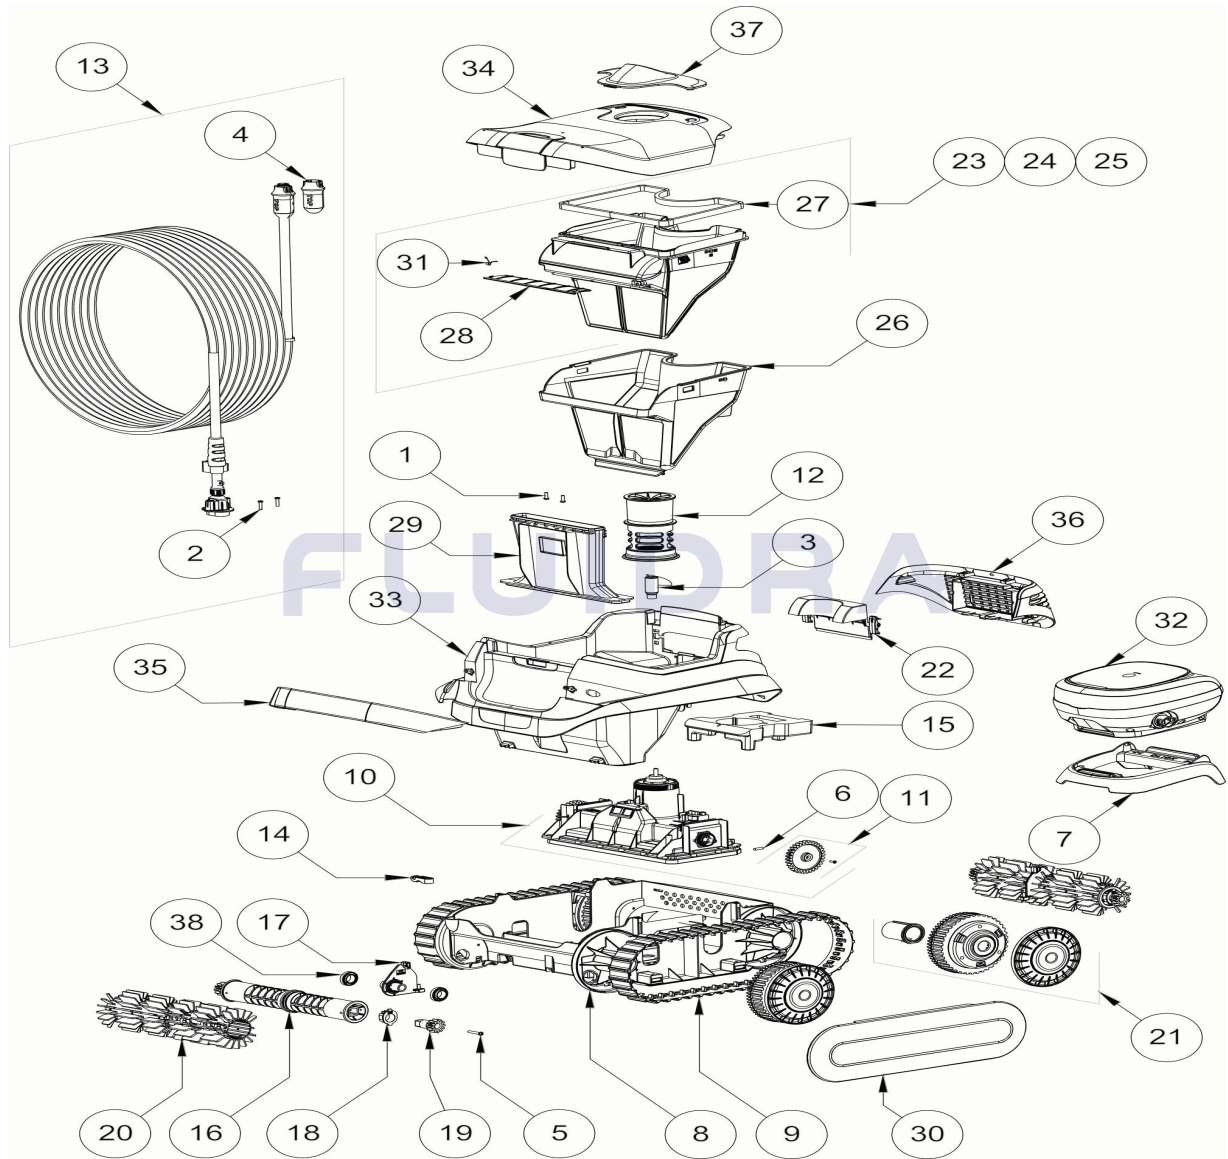

ENGLISH

POS	CODE	DESCRIPTION	QUANTITY	POS	CODE	DESCRIPTION	QUANTITY
1	R0516700	SCREWS 4*12 MM (X5)	1	16	R0896400	BRUSH ROLLER CN (*2)	2
2	R0608500	SCREW 4*16MM (set of 5)	1	17	R0896500	ROLLER SUPPORT CN	2
3	R0633200	IMPELLER CYCLONX	1	18	R0896600	OUTER BEARING CN, (*2)	2
4	R0634100	CONNECTOR 3PTS BODY	1	19	R0896700	12 POINT GEAR, CN (*2)	2
5	R0638900	SCREW 4*25 MM (SET OF 5)	1	20	R0896900	BRUSH SCRUBBER CN GREY (*2)	2
6	R0657900	MOTOR BLOCK SHAFT PIN Ø4 (SET OF 5)	1	21	R0897300	WHEEL CN, BLACK	4
7	R0662600	CONTROL UNIT BASE	1	22	R0897400	REAR FLAP DOOR KIT CN	1
8	R0895100	LOWER HOUSING CHASSIS CN	1	23	R0897500	FILTER CN 100µ - SINGLE	1
9	R0895200	TRACK CN (*2)	1	24	R0897600	FILTER CN 150µ - DUAL	1
10	R0895400	MOTOR BLOCK KIT CN	1	25	R0897700	FILTER CN 200µ - SINGLE	1
11	R0895600	DRIVE GEAR KIT (*2)	1	26	R0898100	OVER FILTER CN 60µ - DUAL	1
12	R0895700	FLOW OUTLET CN	1	27	R0898300	CANISTER SEAL CN	1
13	R0895900	FLOATING CABLE CN, 18M	1	28	R0898400	CANISTER INLET FLAP CN	1